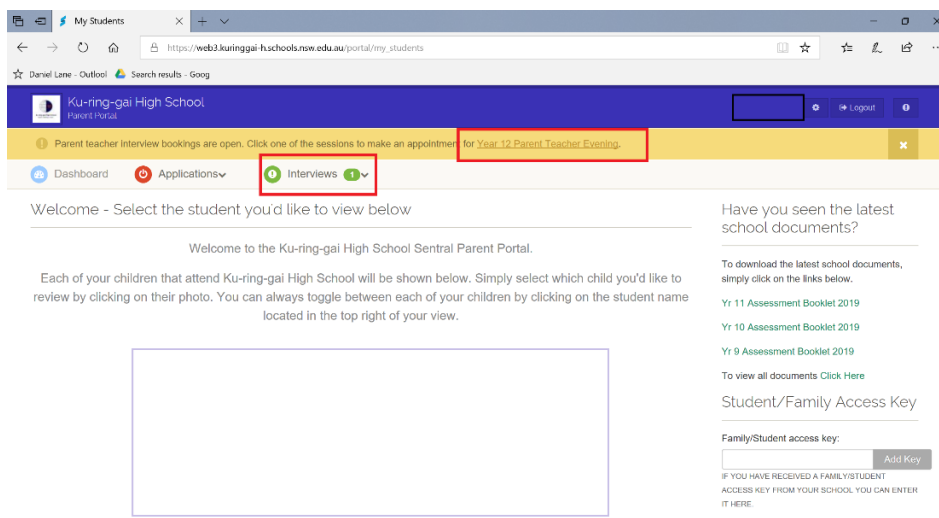

### 1. Log in to the parent portal

To access parent teacher evening bookings, log in to the parent portal.

<https://web3.kuringgai-h.schools.nsw.edu.au/portal/login>

### 2. Click session to make bookings

Click the 'parent-teacher interview session' in the yellow bar or select the session from the 'interviews' menu item.

### 3. Select timeslot for each class

This page shows the student's subjects/class/teacher. For each teacher you want to meet, click the 'select timeslot' button.

The screenshot shows the 'Parent Interview Bookings - Year 12 Parent Teacher Evening' page. It includes a navigation bar with 'Dashboard', 'Applications', and 'Interviews'. Below the navigation bar, there is a welcome message and a list of instructions for booking. The main content is a table with columns for Subject, Class, Teacher, and Appointment Time. Each row has a 'Select Timeslot' button. A 'Confirm Appointments' button is at the bottom right.